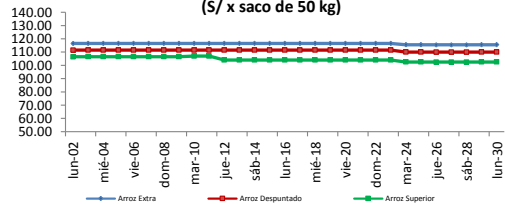

Moshoqueque: Precios del arroz nor oriental (S/ x saco de 50 kg)